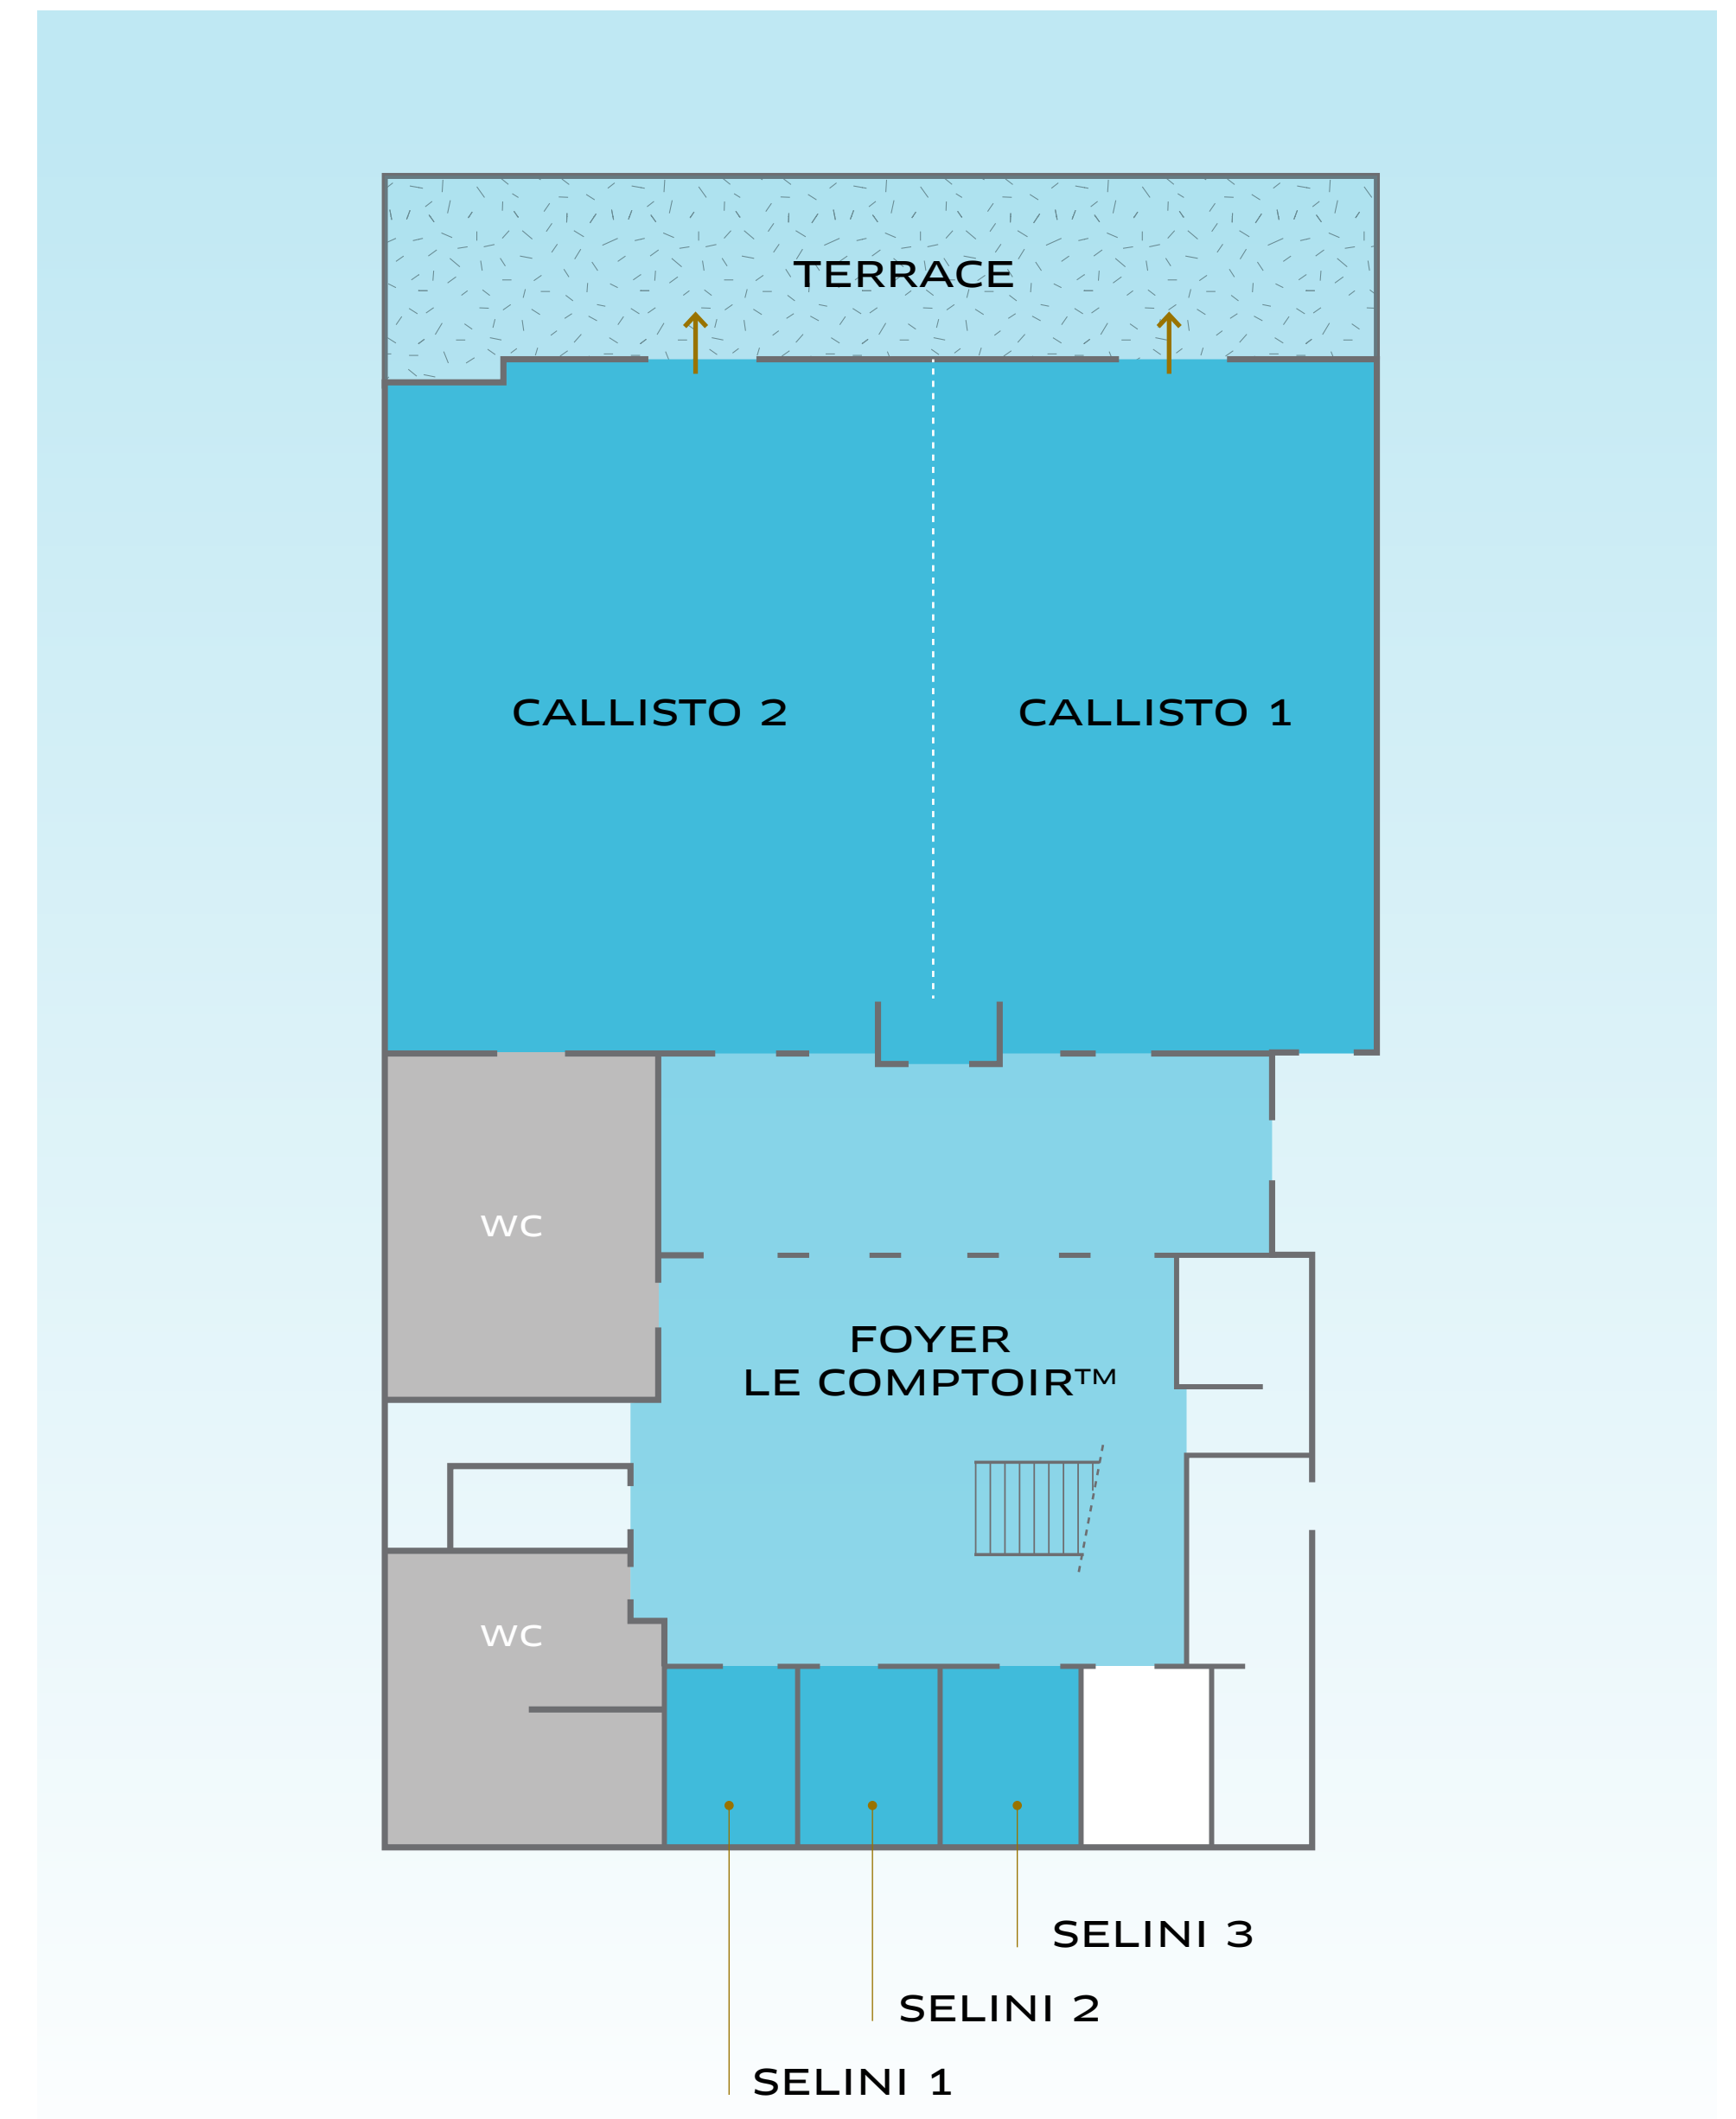

LE COMPTOIR FOYER

ORION

SUCCESSFUL AND TAILORED MEETINGS

11 MEETING ROOMS

7 with daylight

HIGH TECH EQUIPMENT

Cutting-edge audiovisual equipment

LE COMPTOIR™

A space for meeting participants to network during breaks

SPACE & CAPACITY

LOWER GROUND FLOOR

Meeting Rooms	Area (sqm)	Height (m)	Classroom	Theatre	U-Shape	Boardroom	Banquet	Cocktail
CALLISTO 1	280	3,5-4,0	120	220	54	75	180	220
CALLISTO 2	320	3,5-4,0	160	310	60	85	220	280
CALLISTO 1&2	600	3,5-4,0	340	600	90	100	400	600
SELINI 1	20	2,5	9	16	9	12	-	-
SELINI 2	20	2,5	9	16	9	12	-	-
SELINI 3	20	2,5	9	16	9	12	-	-

SPACE & CAPACITY

GROUND FLOOR

Meeting Rooms	Area (sqm)	Height (m)	Classroom	Theatre	U-Shape	Boardroom	Banquet	Cocktail
SIRIUS	96	2,8	-	-	-	17	-	-
VEGA	80	2,8	37	50	22	30	40	60
ORION	70	2,8	20	40	17	22	30	50
CASSIOPEA	40	2,8	12	22	15	19	20	30
POLLUX	20	2,8	9	16	9	12	-	-
AQUARIUS	20	2,8	12	16	9	12	-	-