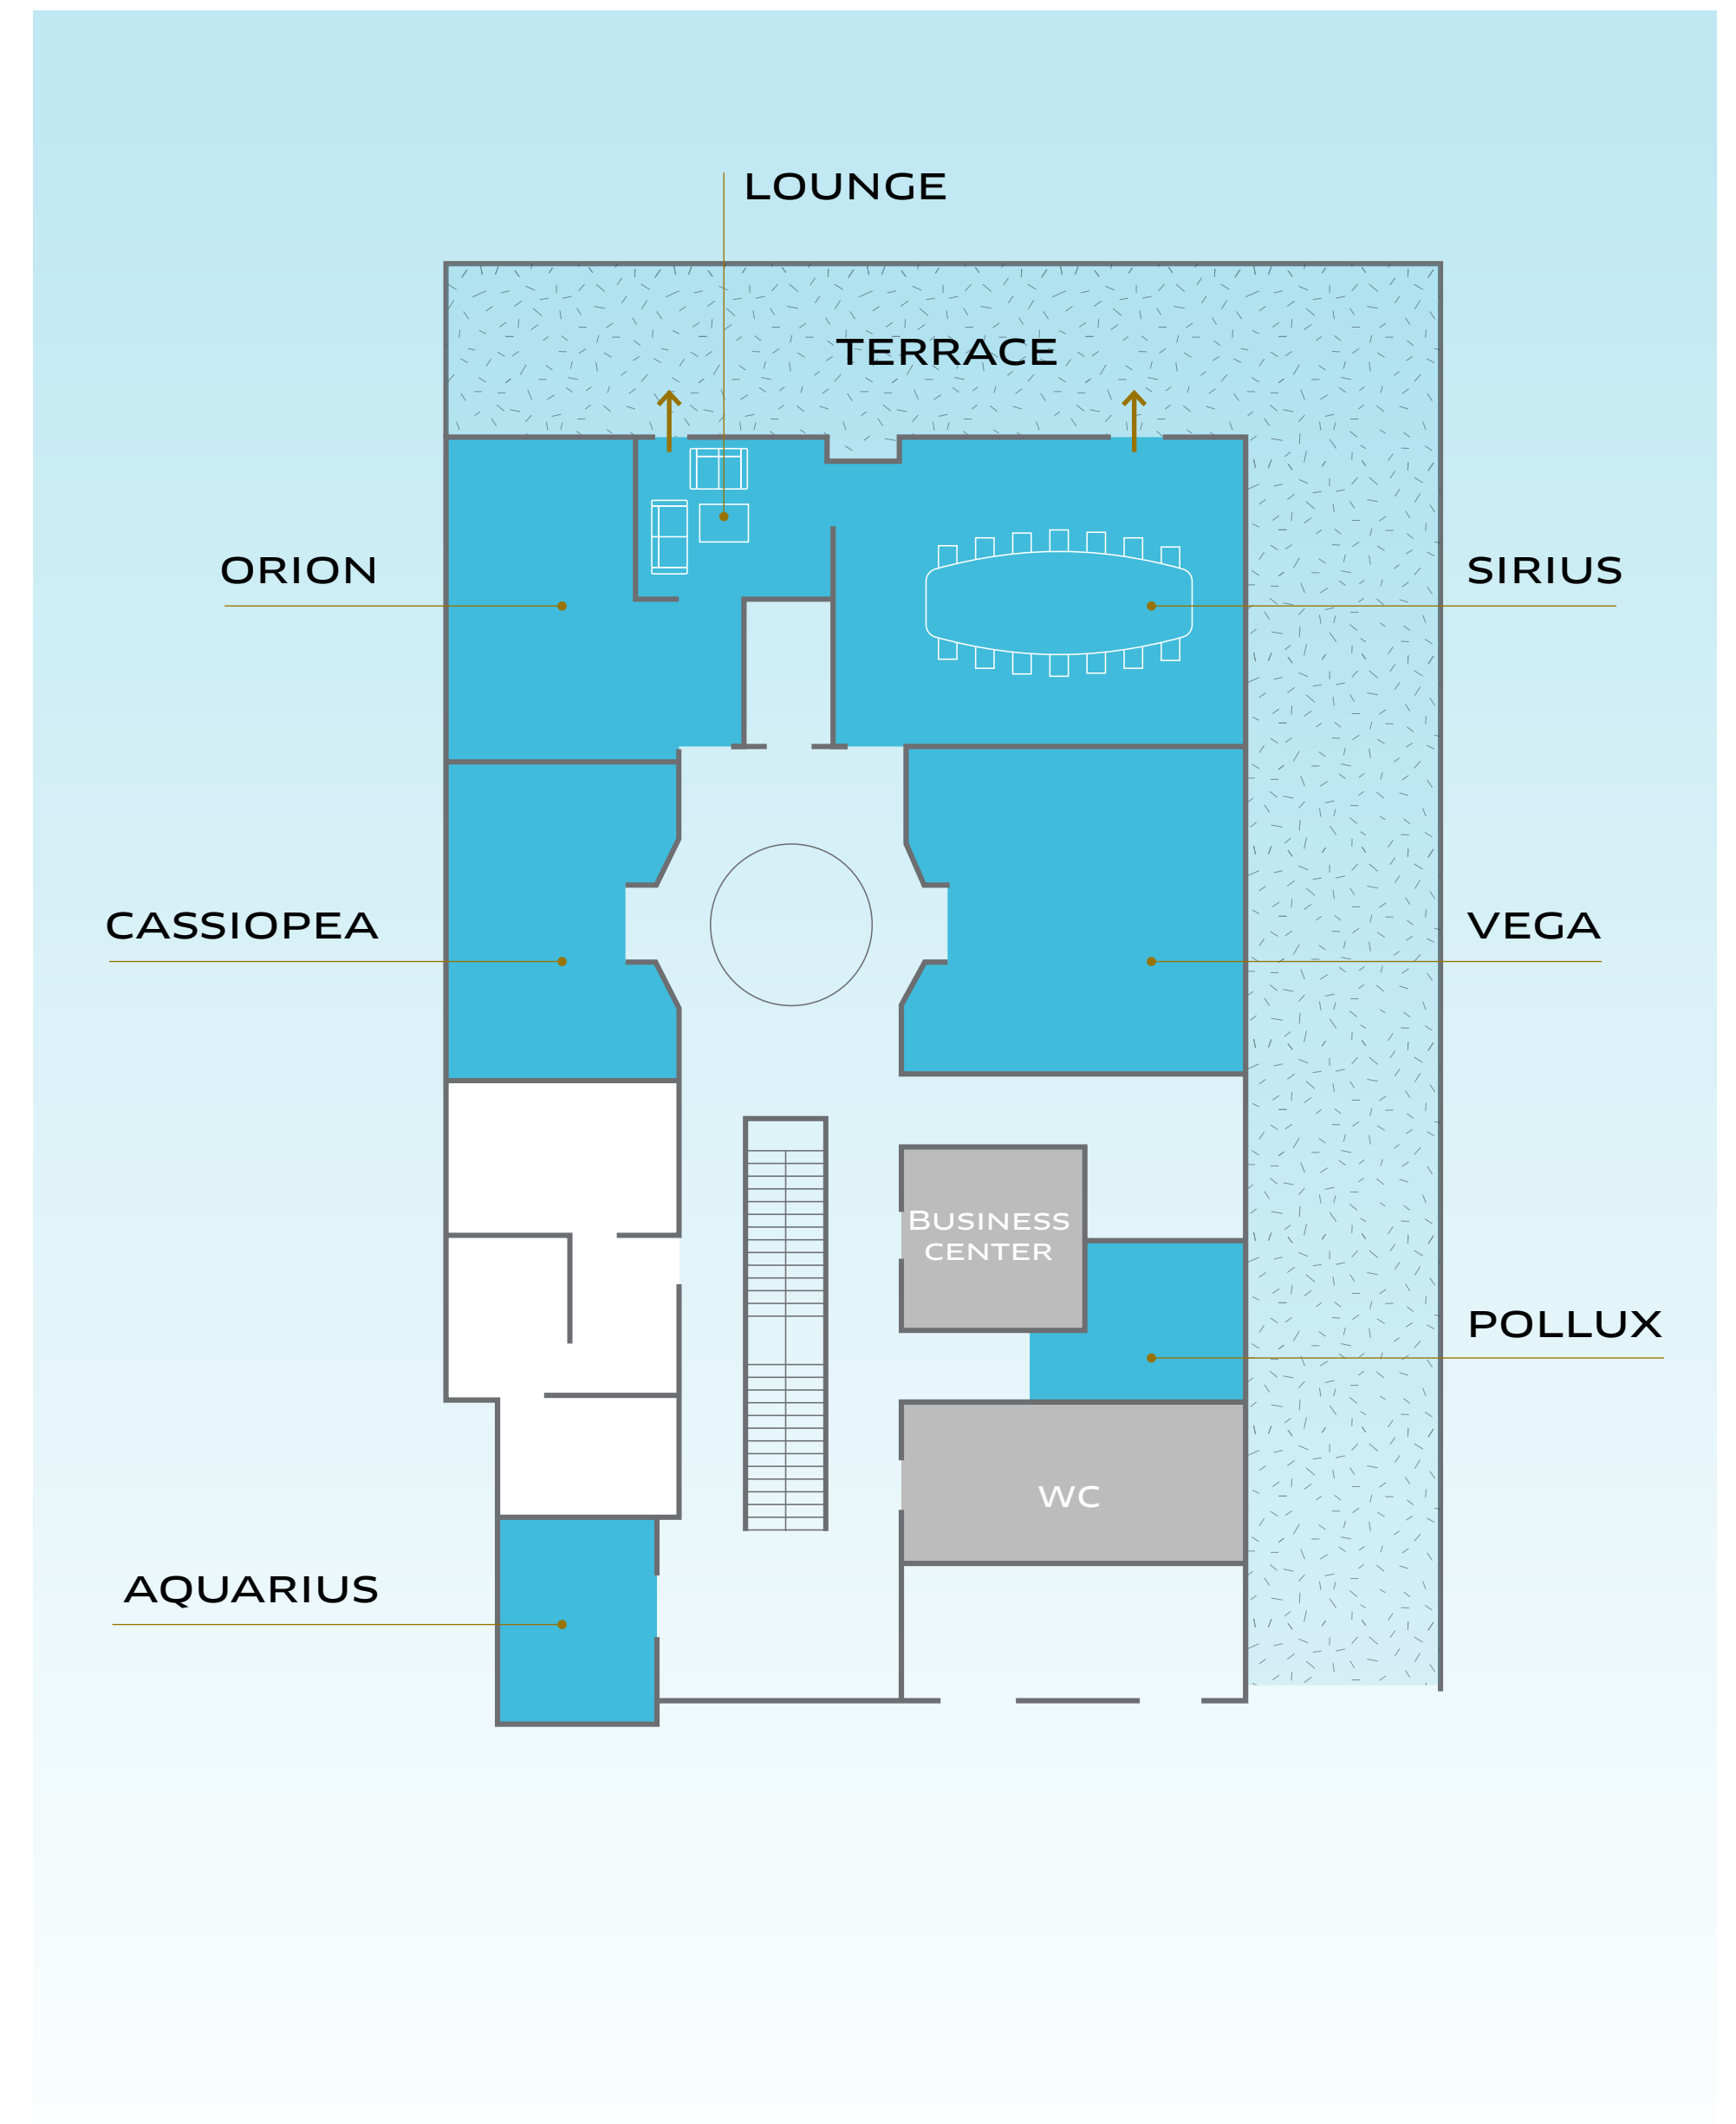

A space for meeting participants to network during breaks

SPACE & CAPACITY

LOWER GROUND FLOOR

Meeting Rooms	Area (sqm)	Height (m)	Classroom	Theatre	U-Shape	Boardroom	Banquet	Cocktail
CALLISTO 1	280	3,5-4,0	120	220	54	75	180	220
CALLISTO 2	320	3,5-4,0	160	310	60	85	220	280
CALLISTO 1&2	600	3,5-4,0	340	600	90	100	400	600
SELINI 1	20	2,5	9	16	9	12	-	-
SELINI 2	20	2,5	9	16	9	12	-	-
SELINI 3	20	2,5	9	16	9	12	-	-

SPACE & CAPACITY

GROUND FLOOR

Meeting Rooms	Area (sqm)	Height (m)	Classroom	Theatre	U-Shape	Boardroom	Banquet	Cocktail
SIRIUS	96	2,8	-	-	-	17	-	-
VEGA	80	2,8	37	50	22	30	40	60
ORION	70	2,8	20	40	17	22	30	50
CASSIOPEA	40	2,8	12	22	15	19	20	30
POLLUX	20	2,8	9	16	9	12	-	-
AQUARIUS	20	2,8	12	16	9	12	-	-